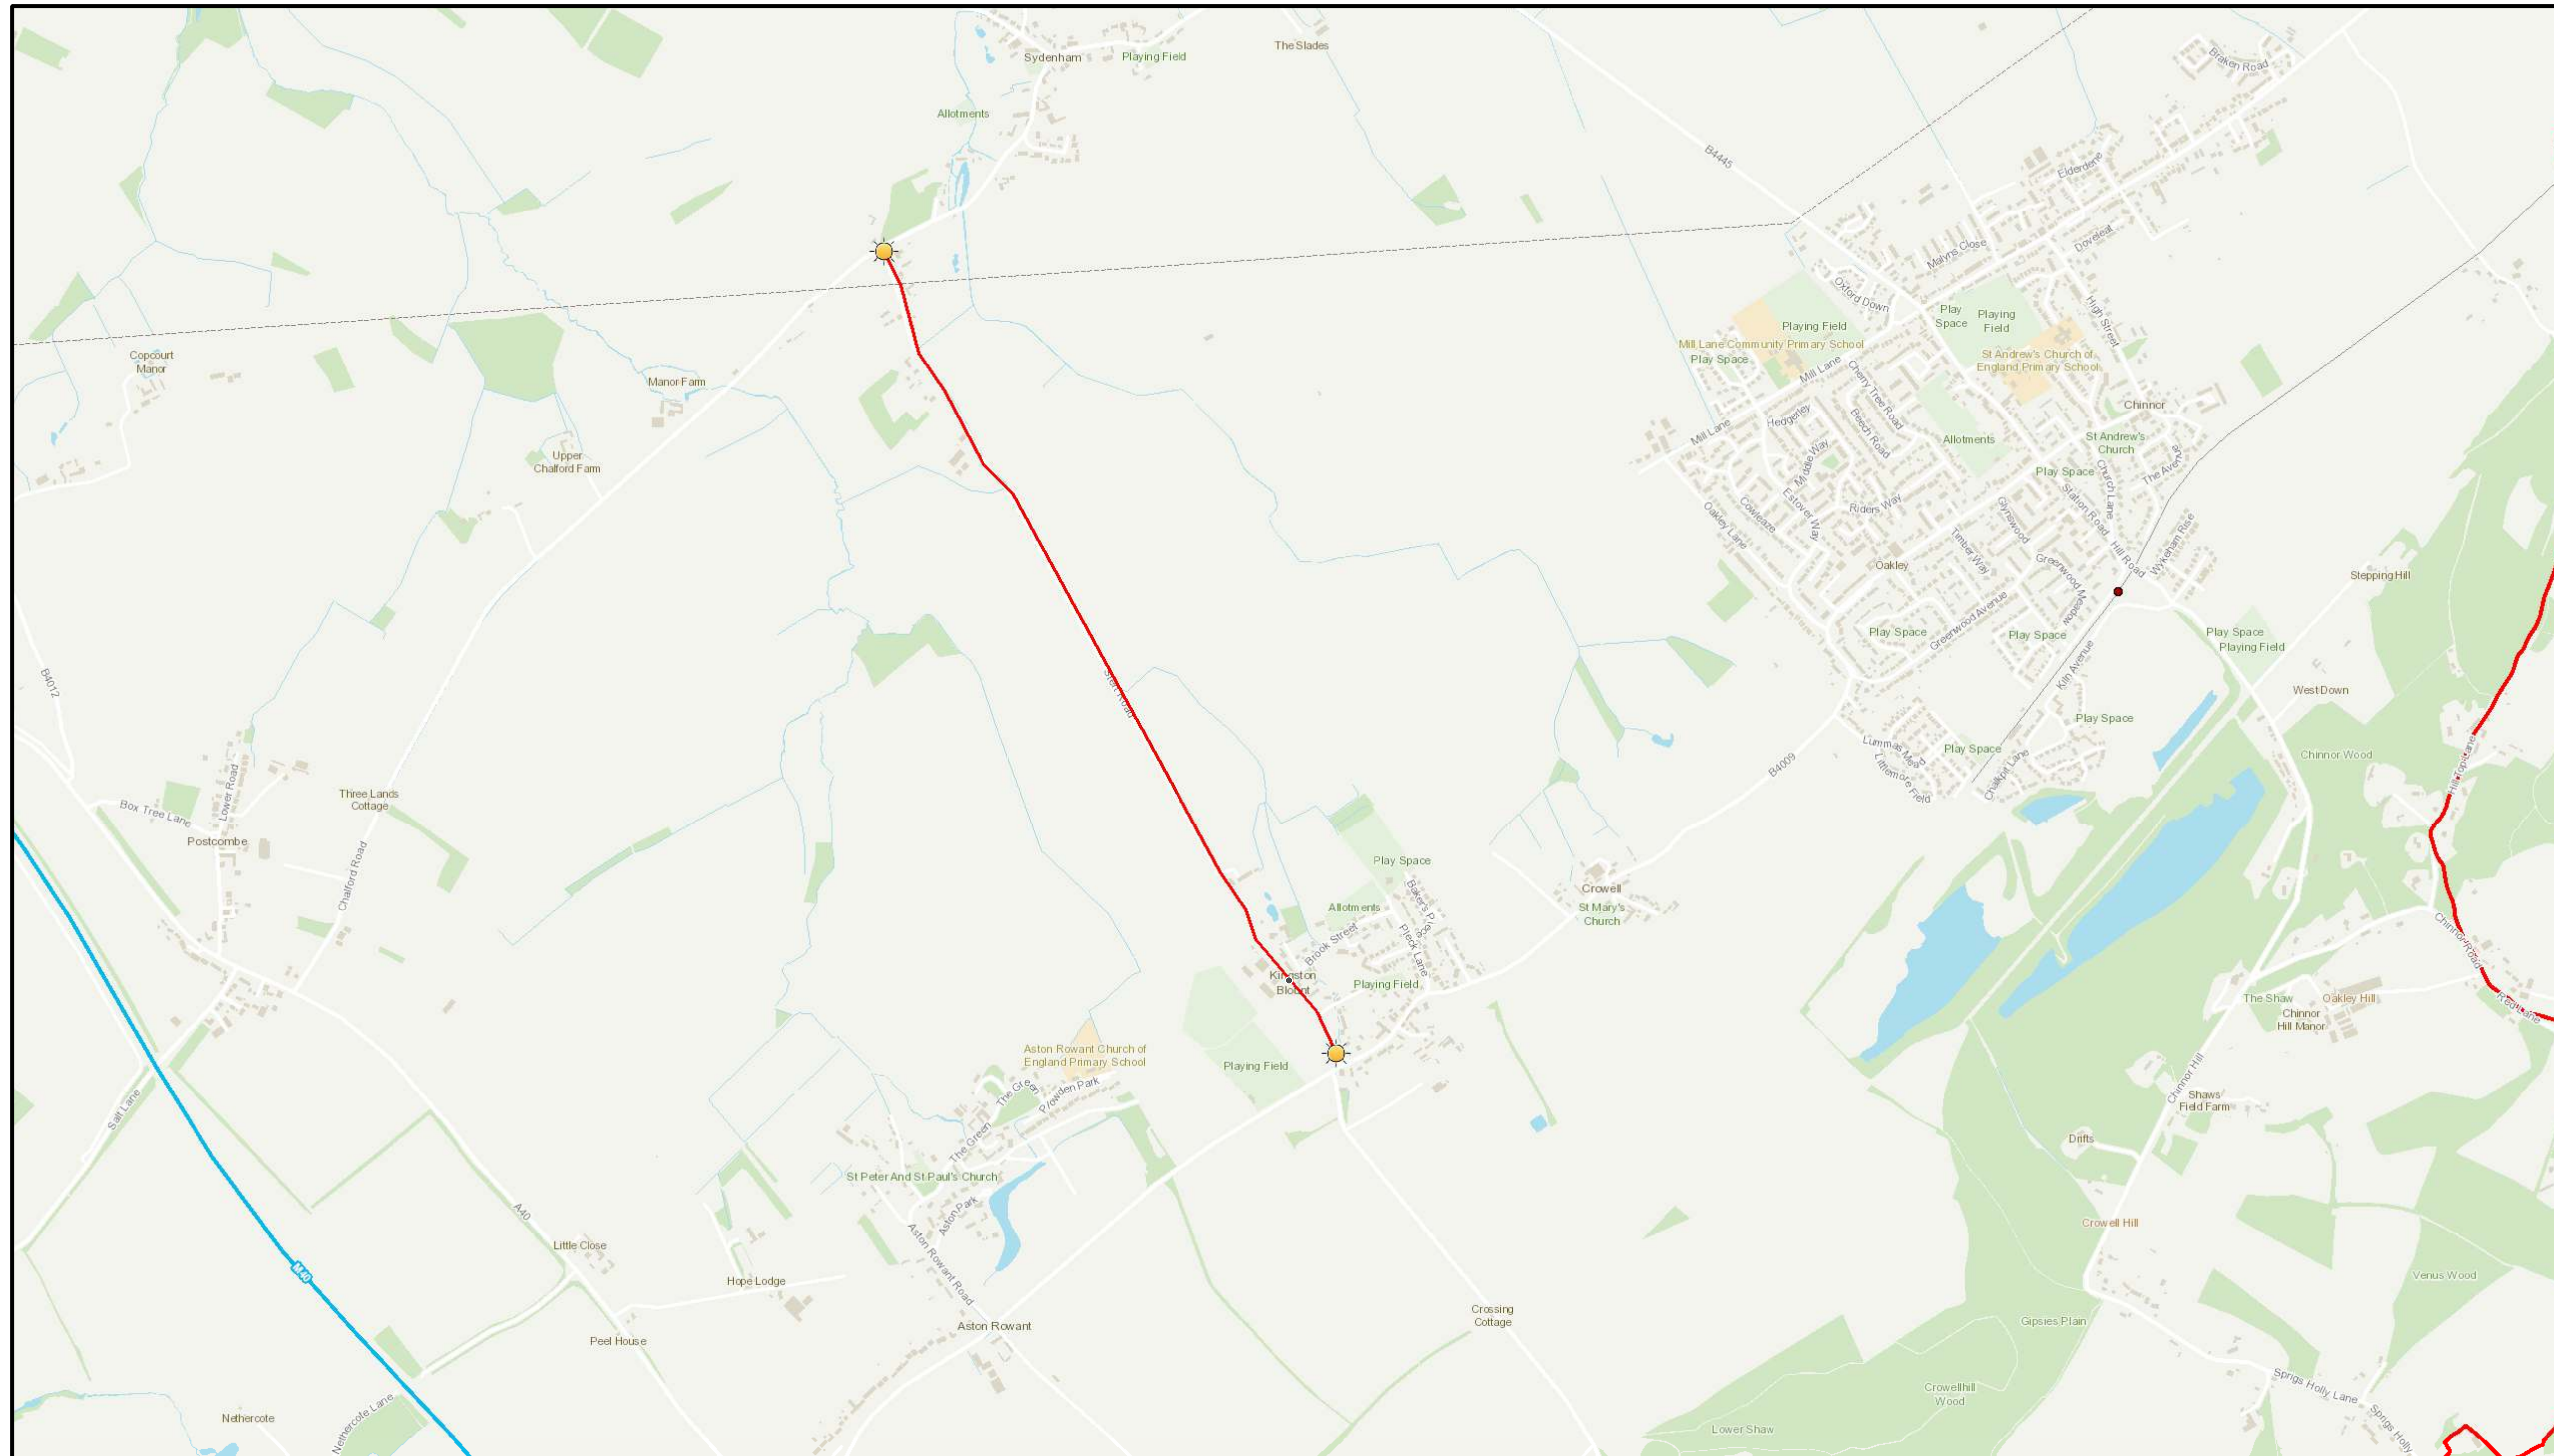

Stert Road, Chinnor - Retext

© Crown copyright and database rights 2021 Ordnance Survey 0100023343

You are permitted to use this data solely to enable you to respond to, or interact with, the organisation that provided you with the data.

You are not permitted to copy, sub-licence, distribute or sell any of this data to third parties in any form

1:9,505

473,607.3640 200,141.0953

Plot Date: 09/11/2021

Oxfordshire County Council

Author: ArcGIS Web AppBuilder