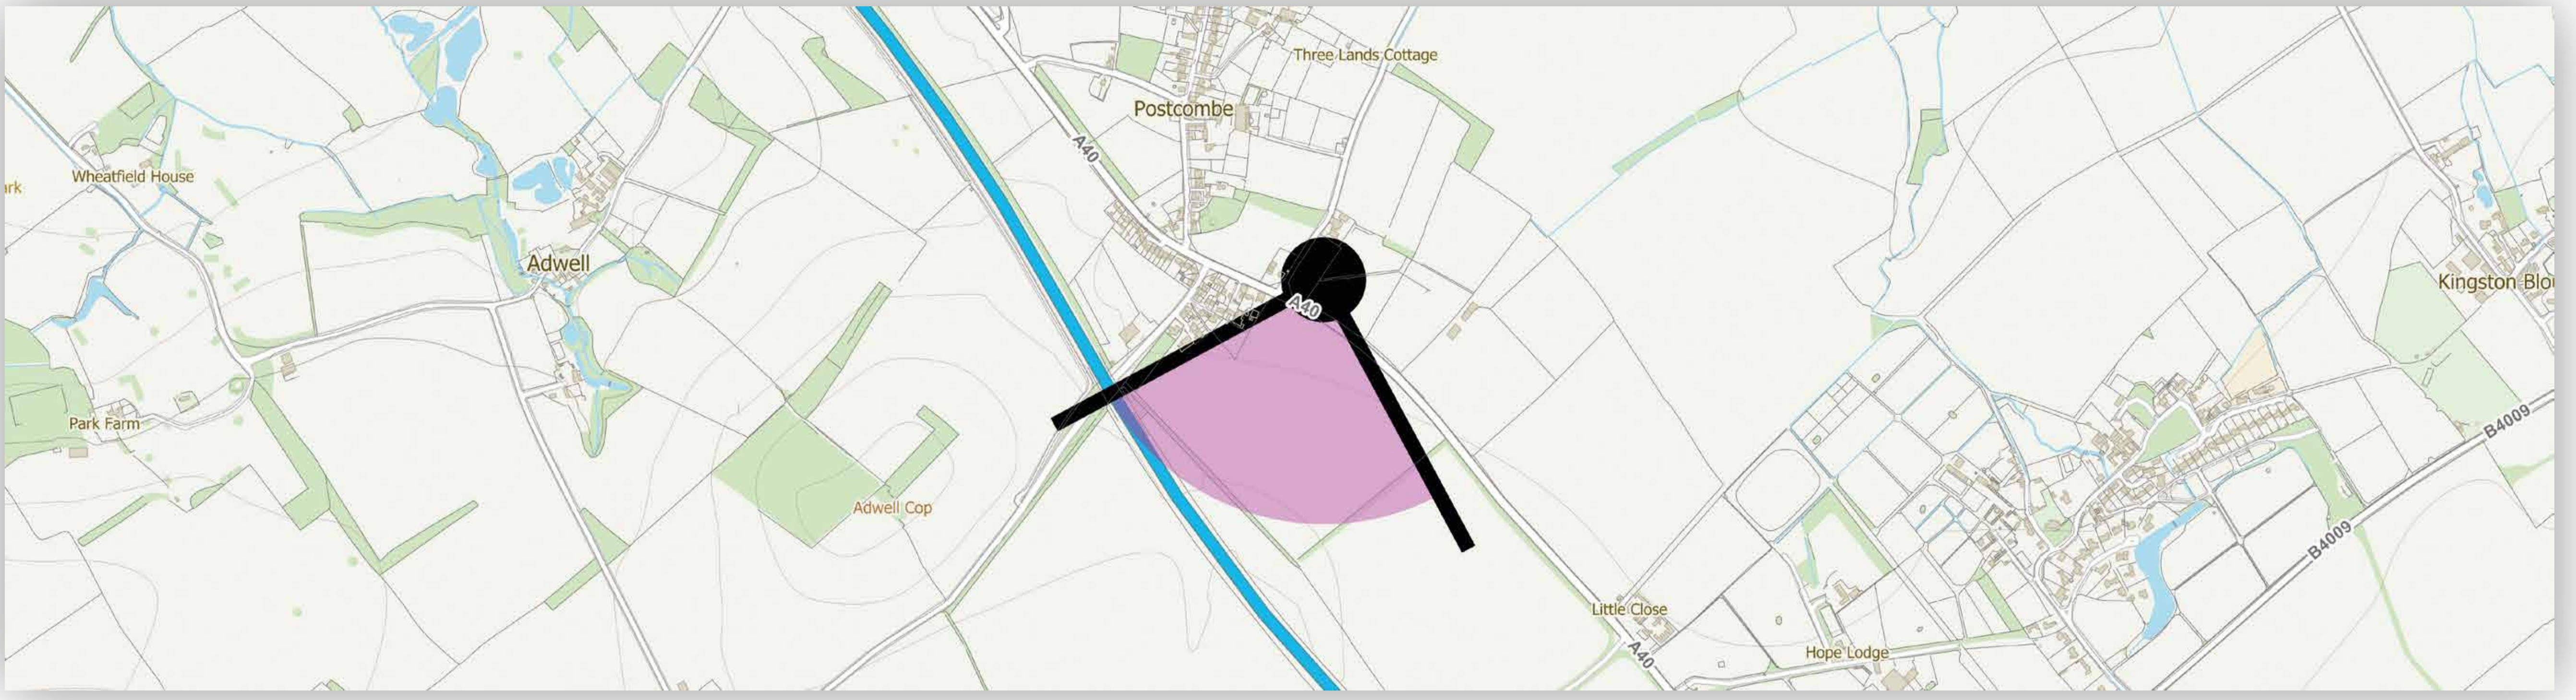

Lewknor Solar Farm

Viewpoint 4

Footpath 277/6/10 within field adjacent to A40

Existing view

Year 1

Year 10

View this information via the QR code below:

solar²